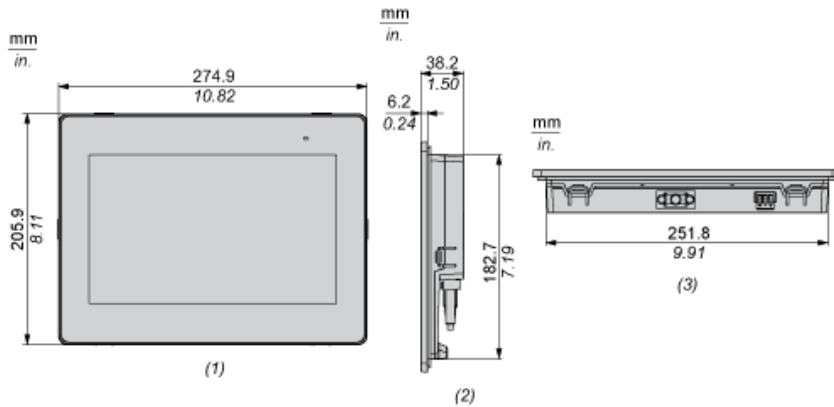

Dimensions

External Dimensions

- (1) Front
- (2) Right
- (3) Bottom

Installation with Installation Fasteners

- (1) Rear
- (2) Right
- (3) Left
- (4) Top
- (5) Bottom

Dimensions with Cables

- (1) Rear
- (2) Right
- (3) Left

Mounting

Panel Cut Dimensions

A		B		C		R	
mm	in.	mm	in.	mm	in.	mm	in.
255 ^{±1}	10.04 ^{±0.04}	185 ⁺¹	7.28 ^{+0.04}	1...5	0.04...0.19	3 max	0.12 max.

Installation Fasteners Dimensions

Installation Requirements