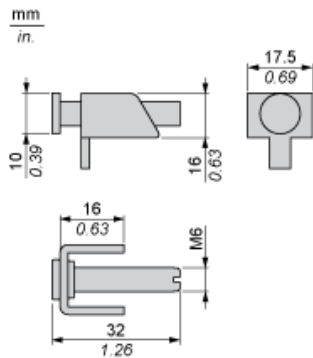

Dimensions

External Dimensions

- (1) Front
- (2) Right
- (3) Bottom

Installation with Installation Fasteners

- (1) Rear
- (2) Right
- (3) Left
- (4) Top
- (5) Bottom

Dimensions with Cables

- (1) Rear
- (2) Right
- (3) Left

Mounting

Panel Cut Dimensions

A		B		C		R	
mm	in.	mm	in.	mm	in.	mm	in.
255 ^{±1}	10.04 ^{±0.04}	185 ⁺¹	7.28 ^{+0.04}	1...5	0.04...0.19	3 max	0.12 max.

Installation Fasteners Dimensions

Installation Requirements