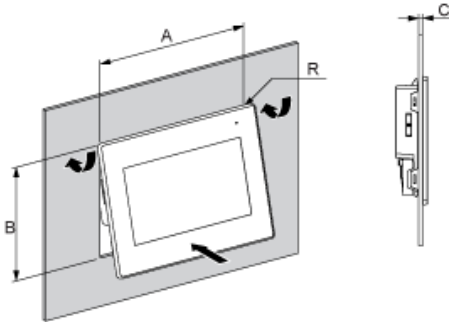

Dimensions

External Dimensions

- (1) Front
- (2) Right
- (3) Bottom

Installation with Installation Fasteners

- (1) Rear
- (2) Right
- (3) Left
- (4) Top
- (5) Bottom

Dimensions with Cables

- (1) Rear
- (2) Right
- (3) Left

Mounting

Panel Cut Dimensions

A		B		C		R	
mm	in.	mm	in.	mm	in.	mm	in.
255 ^{±1}	10.04 ^{±0.04}	185 ⁺¹	7.28 ^{+0.04}	1...5	0.04...0.19	3 max	0.12 max.

Installation Fasteners Dimensions

Installation Requirements