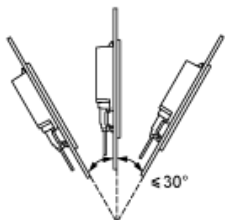

Installation Requirements

Mounting Angle