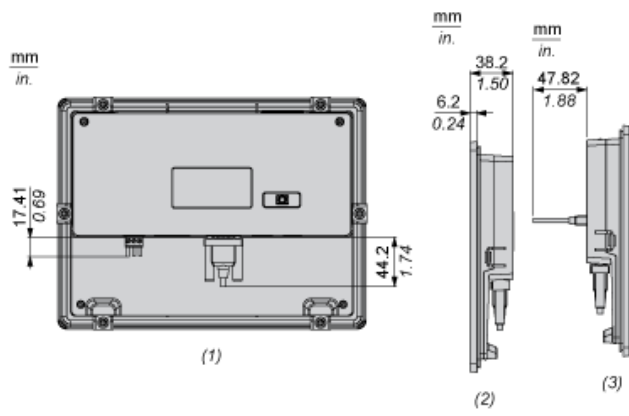

Dimensions

External Dimensions

- (1) Front
- (2) Right
- (3) Bottom

Installation with Installation Fasteners

- (1) Rear
- (2) Right
- (3) Left
- (4) Top
- (5) Bottom

Dimensions with Cables

- (1) Rear
- (2) Right
- (3) Left

Mounting

Panel Cut Dimensions

A		B		C		R	
mm	in.	mm	in.	mm	in.	mm	in.
255 ^{±1}	10.04 ^{±0.04}	185 ⁺¹	7.28 ^{+0.04}	1...5	0.04...0.19	3 max	0.12 max.

Installation Fasteners Dimensions

Installation Requirements