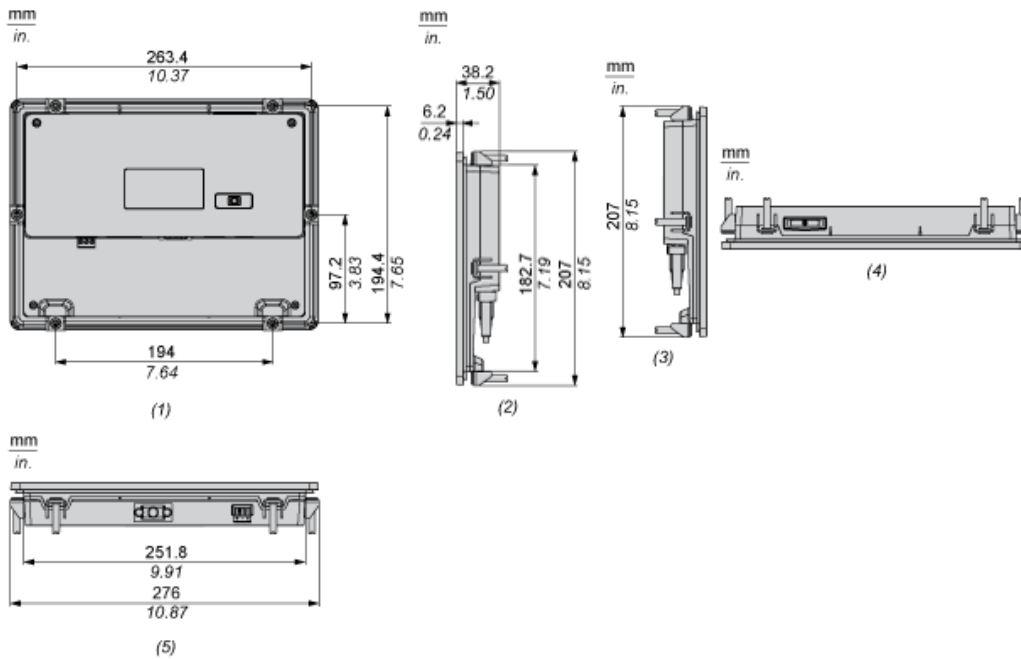

Dimensions

External Dimensions

- (1) Front
- (2) Right
- (3) Bottom

Installation with Installation Fasteners

- (1) Rear
- (2) Right
- (3) Left
- (4) Top
- (5) Bottom

Dimensions with Cables

- (1) Rear
- (2) Right
- (3) Left

Mounting

Panel Cut Dimensions

A		B		C		R	
mm	in.	mm	in.	mm	in.	mm	in.
255 ^{±1}	10.04 ^{±0.04}	185 ⁺¹	7.28 ^{+0.04}	1...5	0.04...0.19	3 max	0.12 max.

Installation Fasteners Dimensions

Installation Requirements